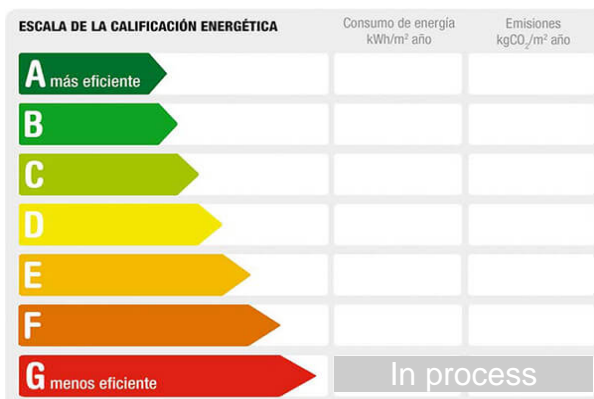

Address: Merce Rodoreda 1 2
Floor: Baja
Town: Castelldefels
Province: Barcelona
Postal code: 8860
Zone: centro-Muntanyeta

Sqm built: 196 **Floor:** stoneware **Hot water:** colective
Stays: 6 **Toilets:** 2