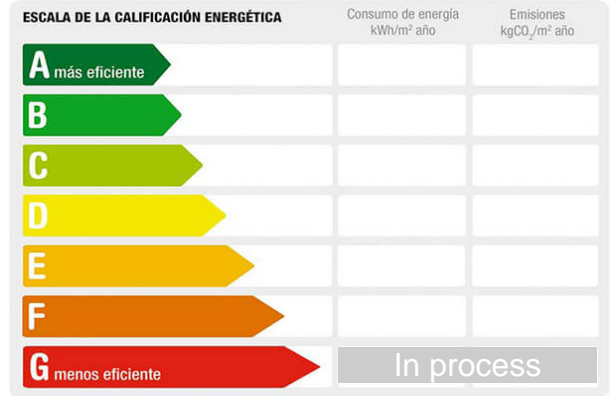

Sqm built: 45   **Floor:** stoneware   **Stays:** 2
Toilets: 1

Description:

Local de hostelería en el centro del pueblo actualmente pizzería. Dispone de 2 hornos de pizza, cámaras frigoríficas, botelleros, campana extractora y lavavajillas. Alquiler 1.000 €/mes.